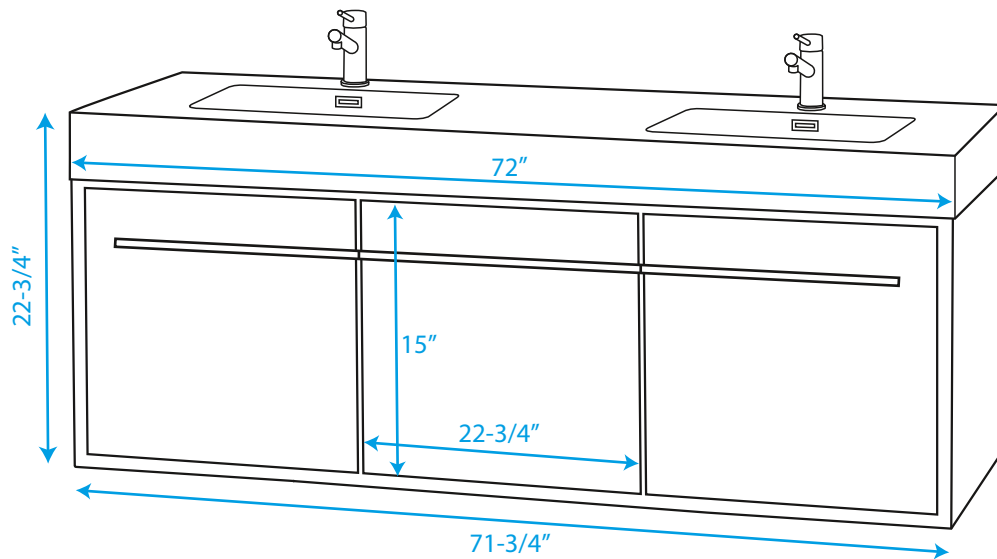

WYNDHAM COLLECTION

WC-R4300-72-DBL-RESIN