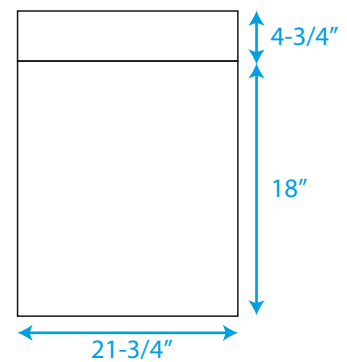

WYNDHAM COLLECTION

WC-R4300-72-DBL-RESIN